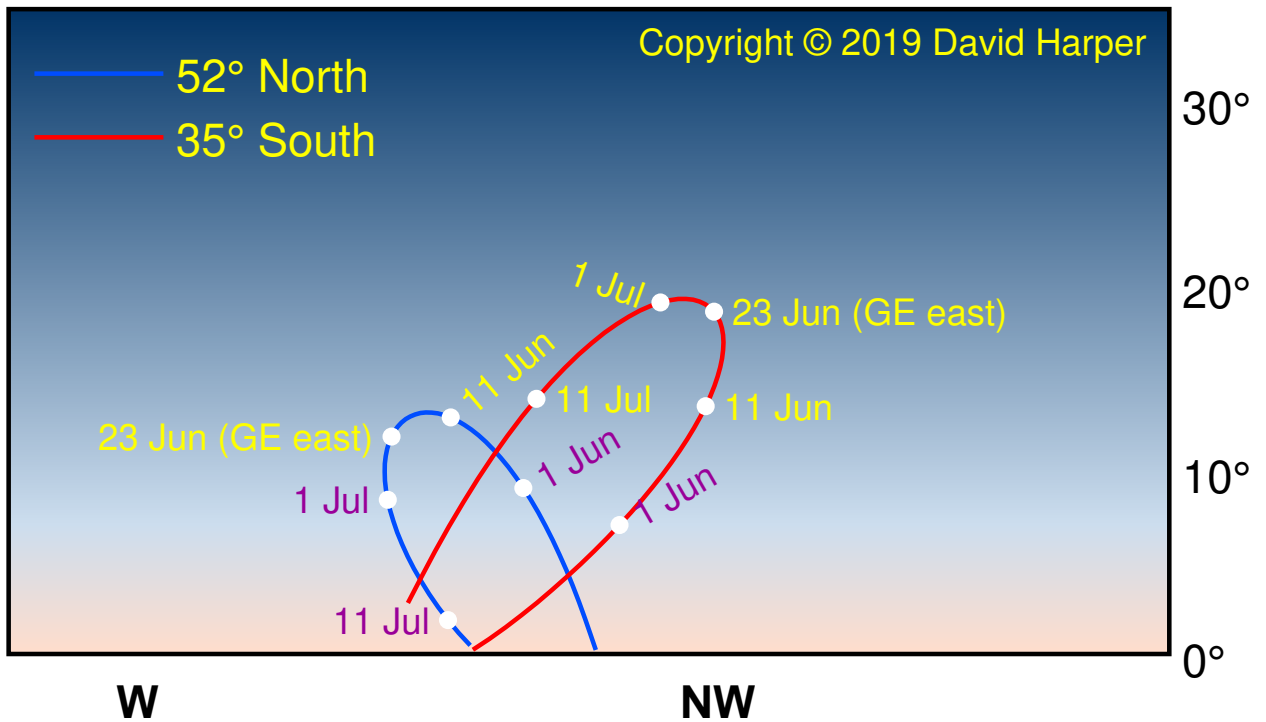

Morning apparition of Mercury

27 November 2018 to 29 January 2019

Evening apparition of Mercury

29 January 2019 to 14 March 2019

Morning apparition of Mercury

14 March 2019 to 21 May 2019

Evening apparition of Mercury

21 May 2019 to 20 July 2019

Morning apparition of Mercury

20 July 2019 to 3 September 2019

Evening apparition of Mercury

3 September 2019 to 11 November 2019

Morning apparition of Mercury

11 November 2019 to 10 January 2020