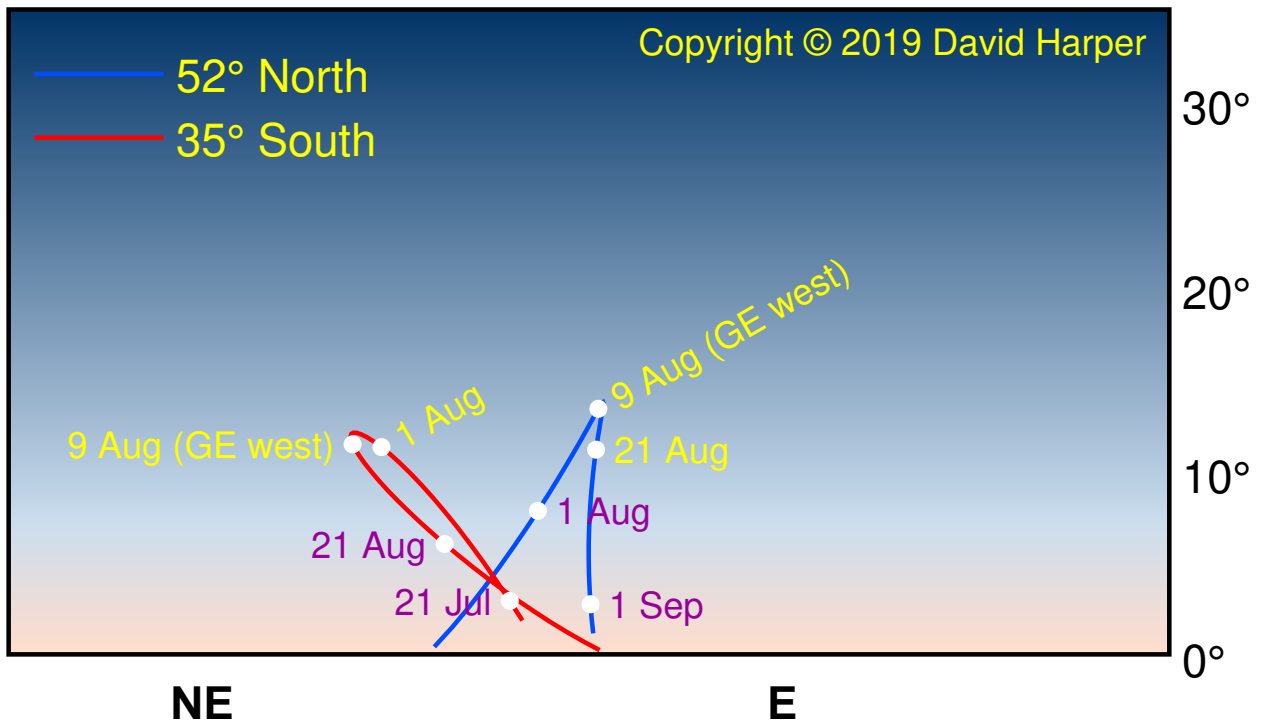

Morning apparition of Mercury

27 November 2018 to 29 January 2019

Evening apparition of Mercury

29 January 2019 to 14 March 2019

Morning apparition of Mercury

14 March 2019 to 21 May 2019

Evening apparition of Mercury

21 May 2019 to 20 July 2019

Morning apparition of Mercury

20 July 2019 to 3 September 2019

Evening apparition of Mercury

3 September 2019 to 11 November 2019

Morning apparition of Mercury

11 November 2019 to 10 January 2020