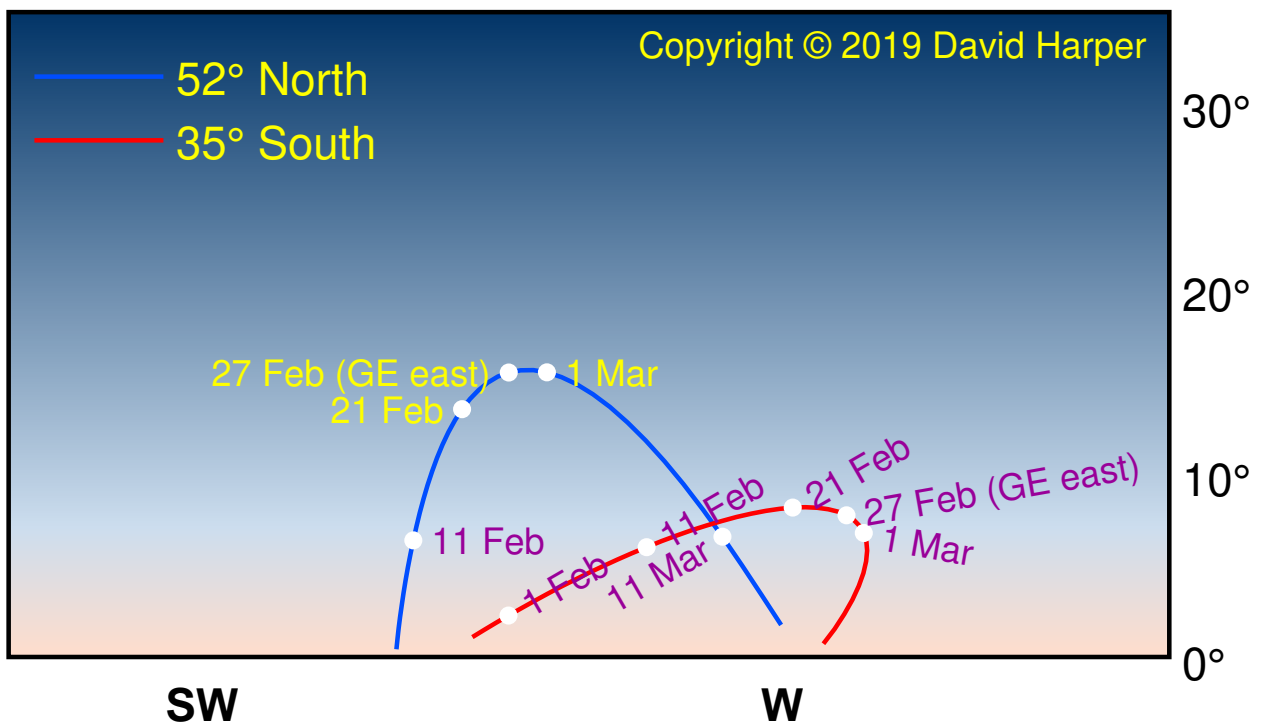

Morning apparition of Mercury

27 November 2018 to 29 January 2019

Evening apparition of Mercury

29 January 2019 to 14 March 2019

Morning apparition of Mercury

14 March 2019 to 21 May 2019

Evening apparition of Mercury

21 May 2019 to 20 July 2019

Morning apparition of Mercury

20 July 2019 to 3 September 2019

Evening apparition of Mercury

3 September 2019 to 11 November 2019

Morning apparition of Mercury

11 November 2019 to 10 January 2020