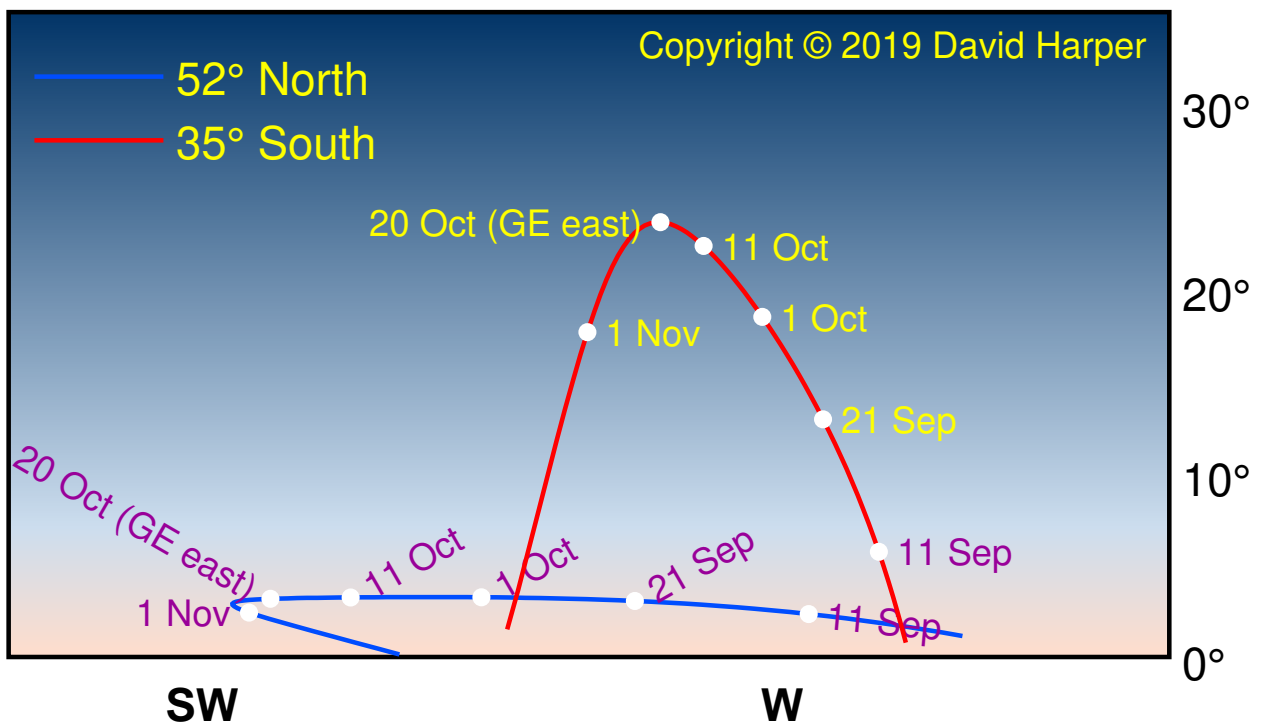

Morning apparition of Mercury

27 November 2018 to 29 January 2019

Evening apparition of Mercury

29 January 2019 to 14 March 2019

Morning apparition of Mercury

14 March 2019 to 21 May 2019

Evening apparition of Mercury

21 May 2019 to 20 July 2019

Morning apparition of Mercury

20 July 2019 to 3 September 2019

Evening apparition of Mercury

3 September 2019 to 11 November 2019

Morning apparition of Mercury

11 November 2019 to 10 January 2020