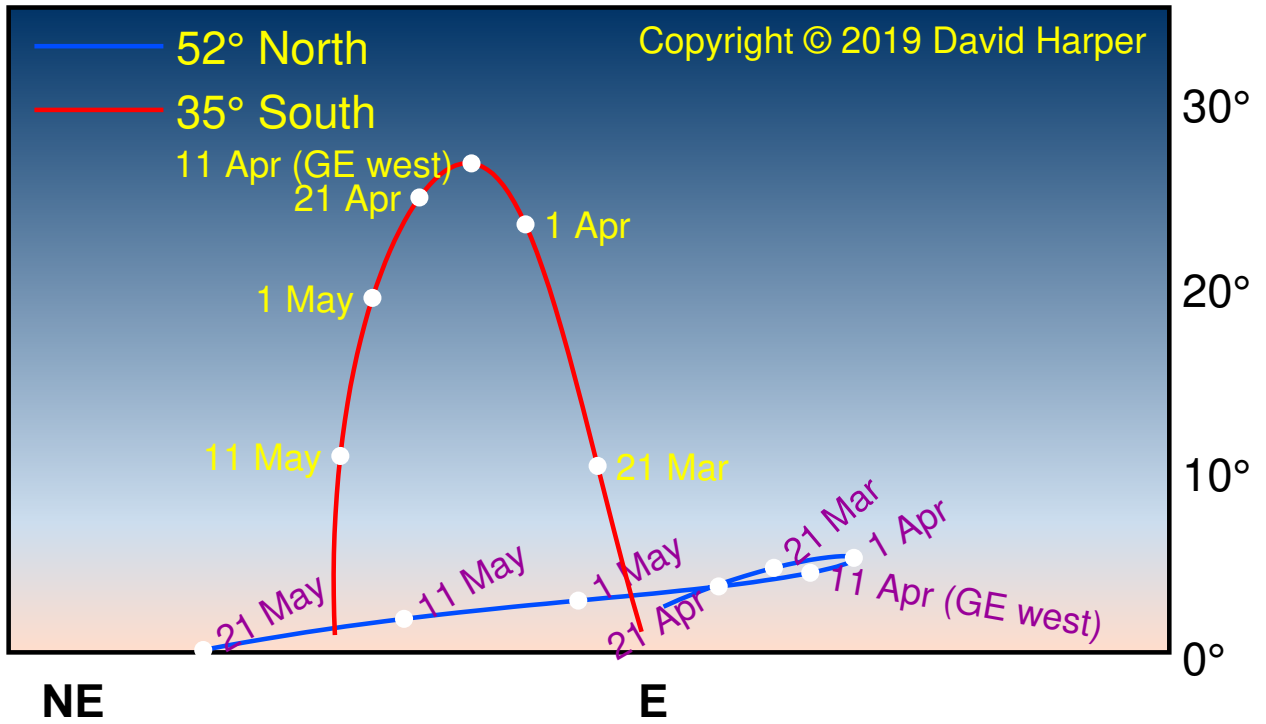

Morning apparition of Mercury

27 November 2018 to 29 January 2019

Evening apparition of Mercury

29 January 2019 to 14 March 2019

Morning apparition of Mercury

14 March 2019 to 21 May 2019

Evening apparition of Mercury

21 May 2019 to 20 July 2019

Morning apparition of Mercury

20 July 2019 to 3 September 2019

Evening apparition of Mercury

3 September 2019 to 11 November 2019

Morning apparition of Mercury

11 November 2019 to 10 January 2020