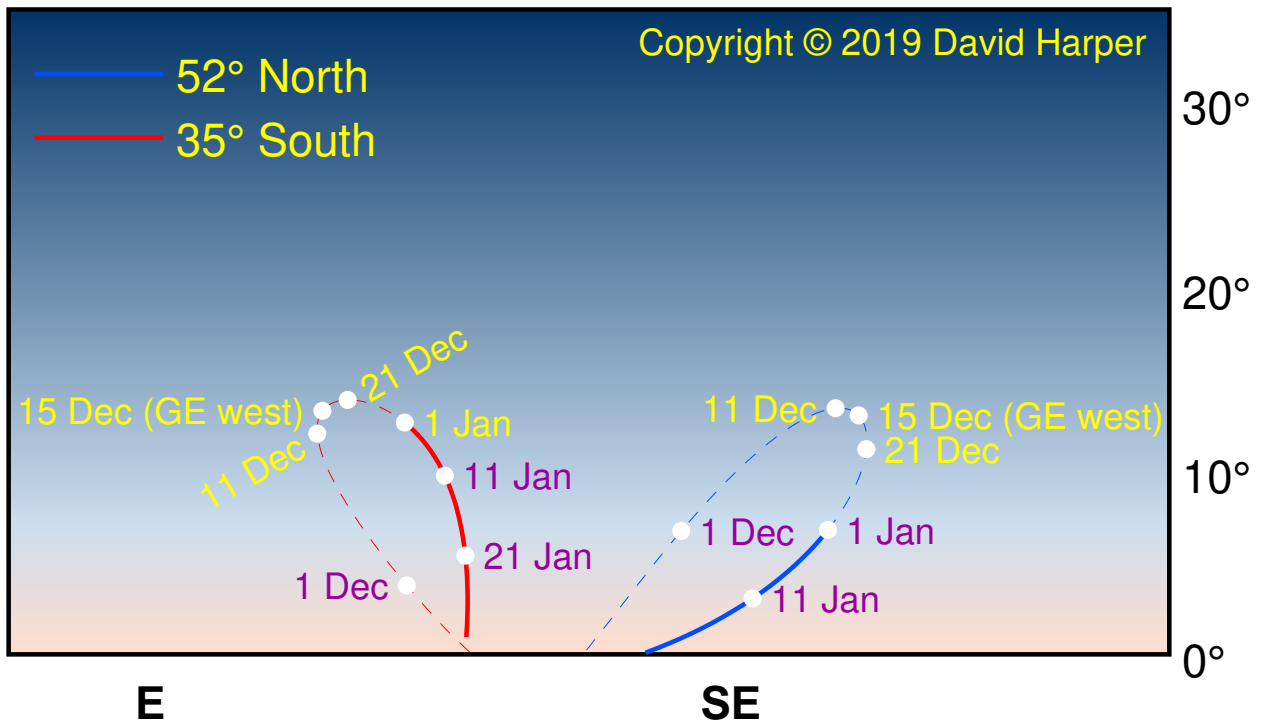

Morning apparition of Mercury

27 November 2018 to 29 January 2019

Evening apparition of Mercury

29 January 2019 to 14 March 2019

Morning apparition of Mercury

14 March 2019 to 21 May 2019

Evening apparition of Mercury

21 May 2019 to 20 July 2019

Morning apparition of Mercury

20 July 2019 to 3 September 2019

Evening apparition of Mercury

3 September 2019 to 11 November 2019

Morning apparition of Mercury

11 November 2019 to 10 January 2020